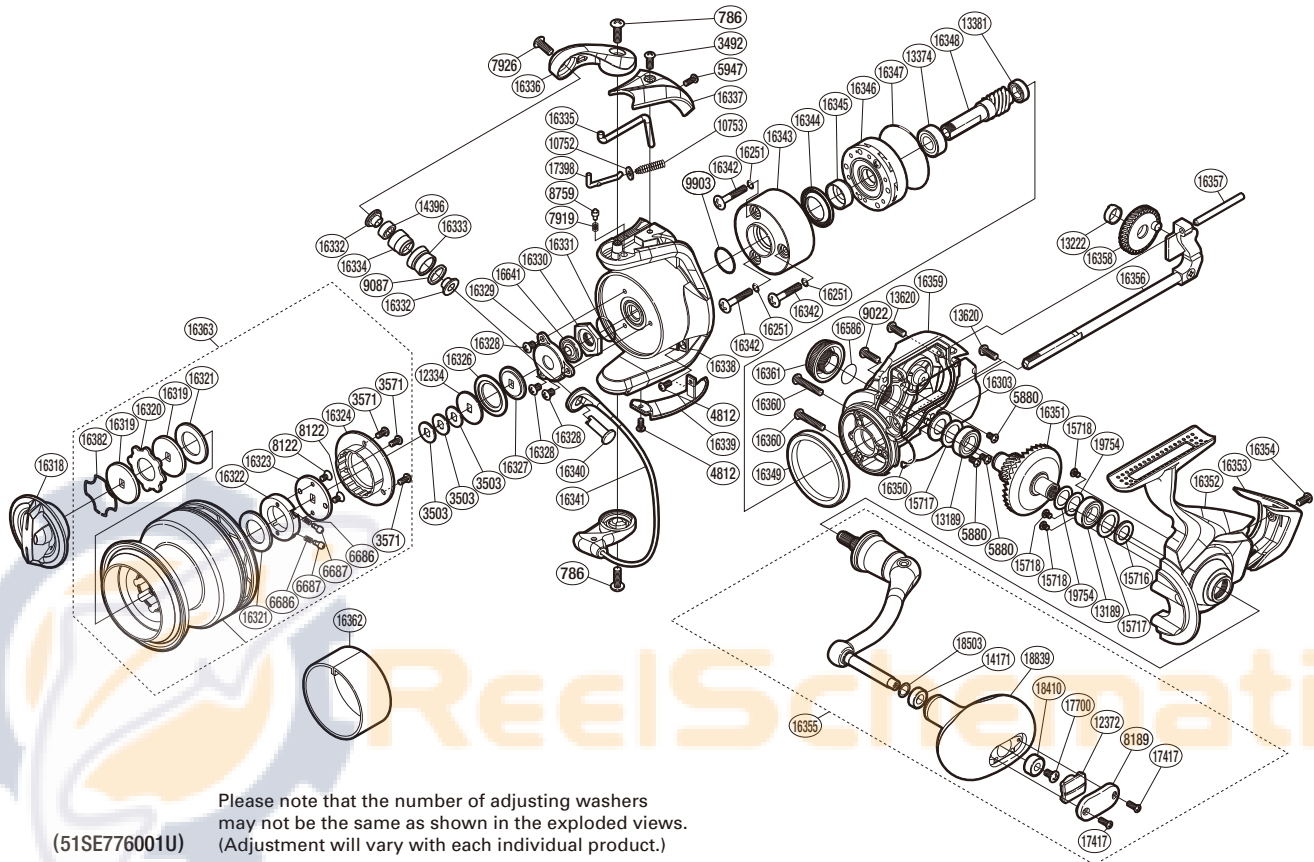

SHIMANO

Saragosa SA-RB

SRG-6000SW

Please note that the number of adjusting washers may not be the same as shown in the exploded views. (Adjustment will vary with each individual product.)
(51SE776001U)

Part No.	Description	Part No.	Description	Part No.	Description
RD 0786	Screw	RD15718	Screw	RD16347	Roller Clutch Cover Seal
RD 3492	Screw	RD16251	O Ring	RD16348	Pinion Gear
RD 3503	Spool Washer	RD16318	Drag Knob	RD16349	Friction Ring
RD 3571	Screw	RD16319	Key Washer	RD16350	Body Seal
RD 4812	Screw	RD16320	Eared Washer	RD16351	Drive Gear
RD 5880	Screw	RD16321	Drag Washer	RD16352	Side Cover
RD 5947	Screw	RD16322	Drag Click Holder	RD16353	Rear Protector
RD 6686	Click Spring	RD16323	Drag Click Holder Cover	RD16354	Screw
RD 6687	Click Pin	RD16324	Drag Cover	RD16355	Handle Assembly
RD 7919	Click Spring	RD16326	Spool Support Seal	RD16356	Main Shaft Assembly
RD 7926	Screw	RD16327	Spool Support	RD16357	Oscillating Guide
RD 8122	Screw	RD16328	Screw	RD16358	Oscillating Gear
RD 8189	Handle Knob I.D. Plate	RD16329	Nut Lock Plate	RD16359	Body
RD 8759	Click Pin	RD16330	Rotor Nut	RD16360	Screw
RD 9022	Screw	RD16331	O Ring	RD16361	Handle Screw Cap
RD 9087	Line Roller Spacer	RD16332	Line Roller Washer	RD16363	Spool Assembly
RD 9903	O Ring	RD16333	Line Roller	RD16382	Drag Washers Retainer
RD10752	Spring Guide A Support	RD16334	Line Roller Bushing	RD16586	O Ring
RD10753	Bail Spring	RD16335	Bail Trip Lever	RD16641	Bearing Water Proof
RD12334	Spool Support B	RD16336	Bail Arm	RD17398	Bail Spring Guide A
RD12372	Handle Knob Seal	RD16337	Bail Spring Cover	RD17417	Screw
RD13189	Ball Bearing	RD16338	Rotor	RD17700	Screw
RD13222	Oscillating Gear Bushing	RD16339	Bail Hold Support Guard	RD18410	Handle Knob Bushing A
RD13374	Ball Bearing	RD16340	Line Roller Support	RD18503	Washer
RD13381	Ball Bearing	RD16341	Bail Assembly	RD18839	Handle Knob Assembly
RD13620	Screw	RD16342	Screw	RD19754	Washer
RD14171	Handle Knob Bushing	RD16343	Roller Clutch Water Proof Cover		
RD14396	Ball Bearing	RD16344	Roller Clutch Water Proof		
RD15716	Bearing Water Proof	RD16345	Rotor Ring		
RD15717	Washer	RD16346	Roller Clutch Assembly	RD16362	Line Band (accessory)